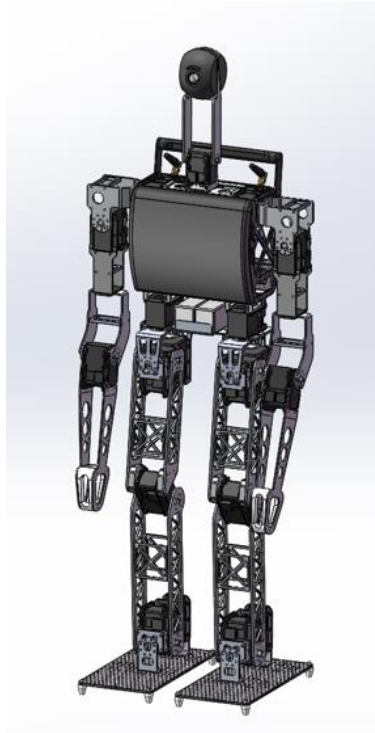

ZJLabers

Dimension	Height	885mm
	Leg	494mm
	Head	206mm
Weight	5.8kg	
DOF	Head	2DOF
	Arm	2x3DOF
	Leg	2x6DOF
Actuator	Head	2 DynamiXel MX-28
	Arm	2x3 DynamiXel MX-64
	Leg	2x5 DynamiXel MX-106 2 DynamiXel MX-64
CPU/GPU	Main Controller	NVIDIA Jetson TX2
Sensor	IMU	ADIS16405
	Camera	OmniVision OV2710
Power	2xTATTU 2200mAh 14.8V 4S 35C	
Motion	Walking Speed	20cm/s