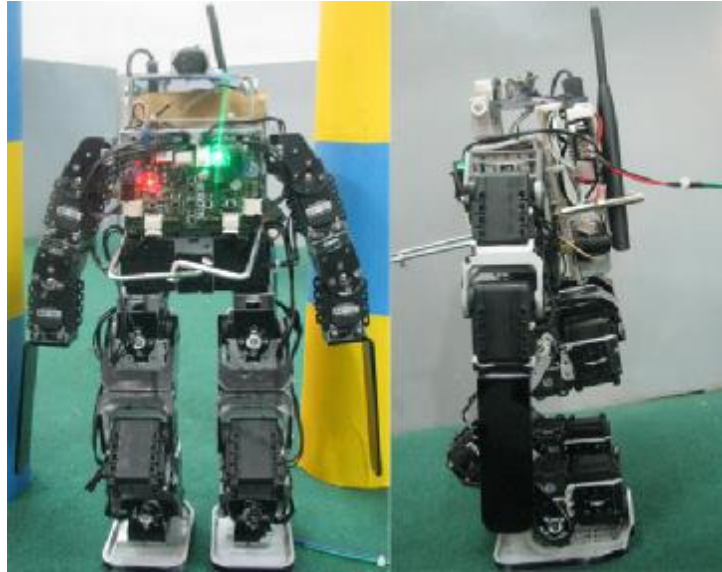

YRA Specifications

- ✓ Robot picture

- ✓ Robot name:
YRA
- ✓ Height of the robot:
48 cm
- ✓ Weight of the robot:
2650 g
- ✓ Walking speed:
0.4m/s
- ✓ Number of degrees of freedom:
19
- ✓ Type of motors:
AX-12 (produced by Robotis Inc.)
- ✓ Computing unit:
RB-110 (Embedded Board, produced by Roboard)
- ✓ Camera:
Microsoft Lifecam- H5D-00001
- ✓ Any sensors used
Roboard RM-G145 3-Axis Gyro,
Mini PCI Wireless Card.