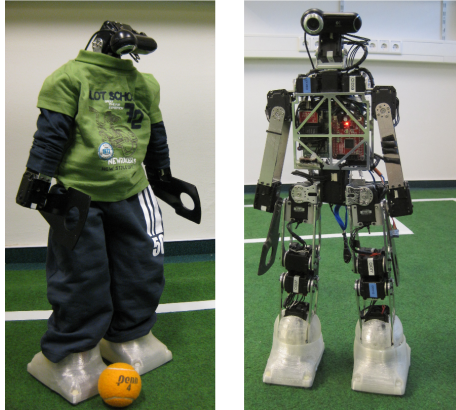

Berlin United - Fumanoids Robot Specification Sheet 2012

Name	tbd
Height	60cm
Weight	3800g
Walking speed	25cm/s
DoF	19
Type of motors	9 Dynamixel RX-64 10 Dynamixel RX-28
Computing unit(s)	Central Unit is an IGEPv2 board with <ul style="list-style-type: none">• DM3730 CPU @ 1 GHz• 512 MB RAM• 512 MB NAND flash• 93 x 65mm Sensor and Actuator communication unit with <ul style="list-style-type: none">• ARM Cortex M3 @ 72 MHz• 64 KB RAM• 256 KB flash• 70 x 50mm
Camera	Logitech HD Pro Webcam C910 at 640x480
Sensors	9 DOF IMU Servomotor position feedback Load cells (4 per foot)